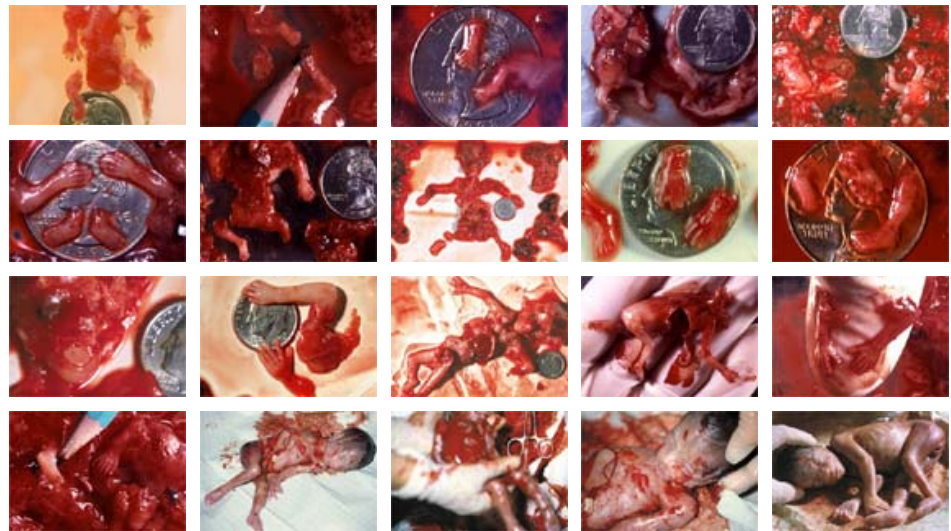

BLACK GENOCIDE.org

"The Most Dangerous Place for an African-American is in the Womb"

-Pastor Glenard Childress, Jr

L.E.A.R.N. Northeast
 PO Box 157, Montclair, NJ 07042
 1-866-242-4997
 revchildress@yahoo.com

IMAGES OF ABORTION

Search [GO](#)

click on an image to enlarge

[Photo Gallery](#)

[Recent Events](#)

[Newsletter](#)

[Donate](#)

[Contact Us](#)